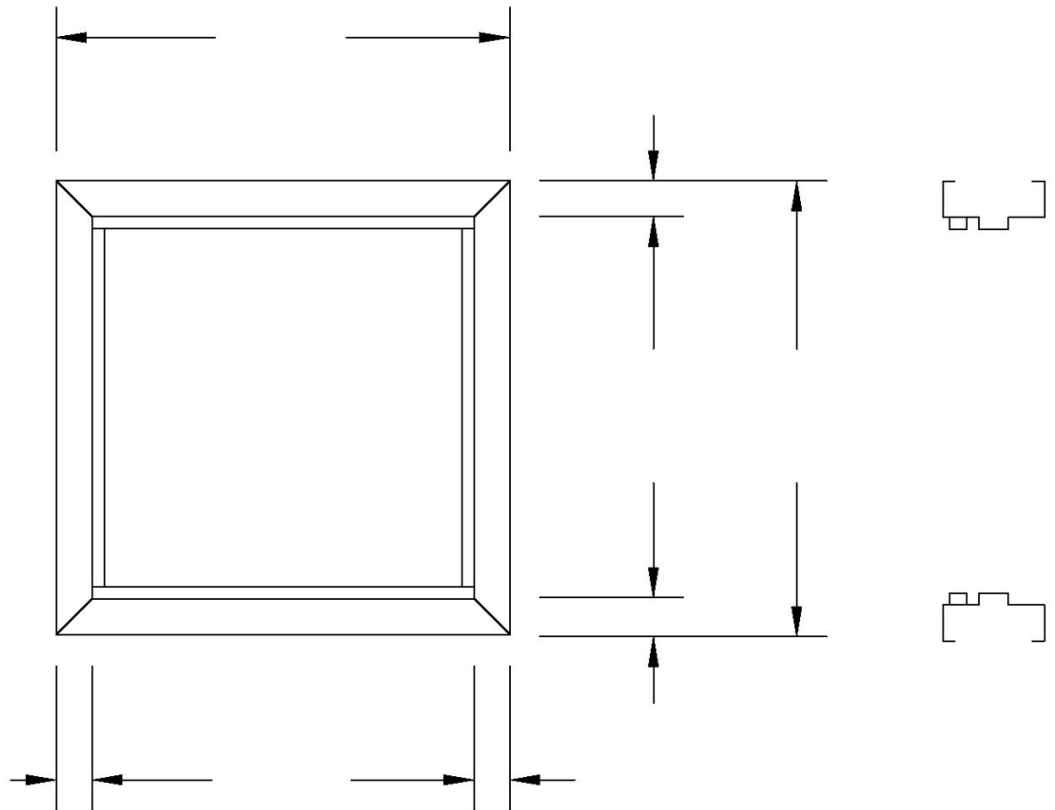

STEEL DOR
800-848-3677

1-Lite Borrowed Lite

Bead Notes	
5/8" <input type="checkbox"/>	Other: _____
Glass Thickness: _____	
<input type="checkbox"/>	Wide Side
<input type="checkbox"/>	Narrow Side

Line # _____