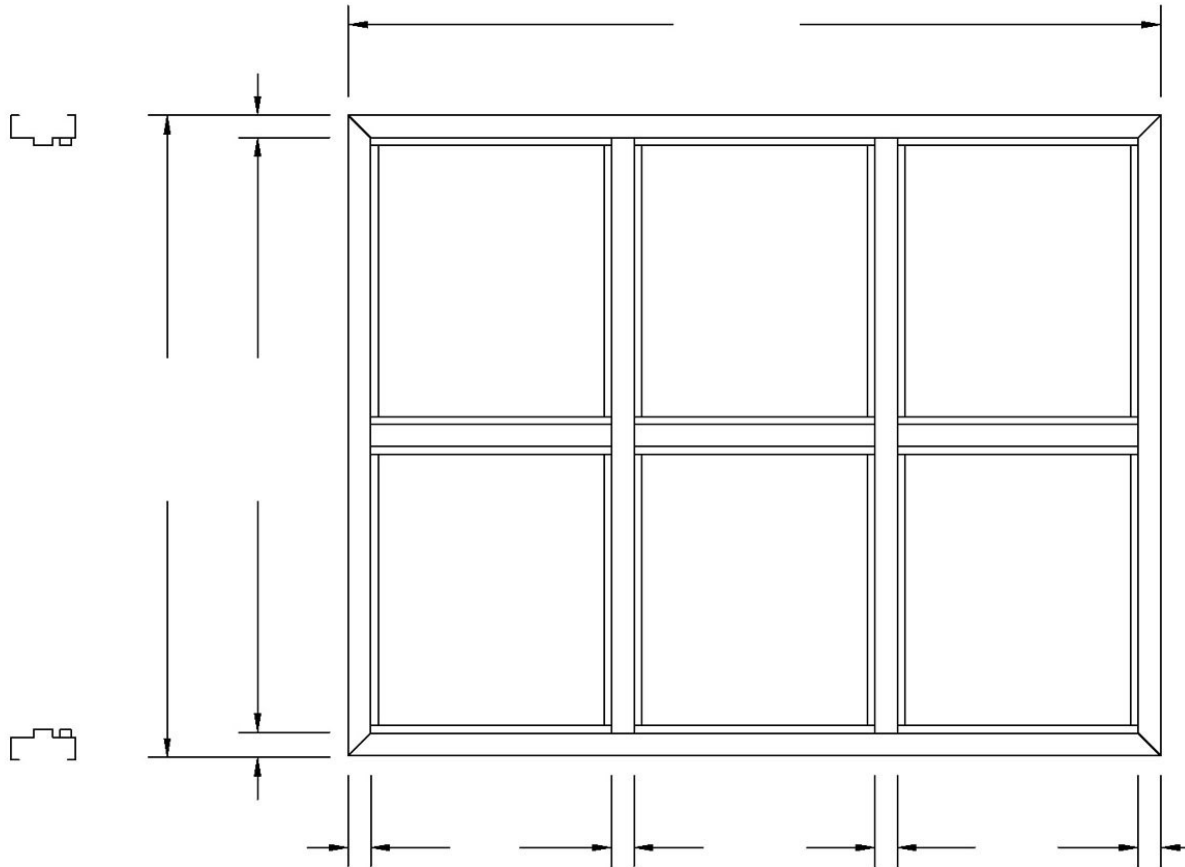

6-Lite Borrowed Lite

Bead Notes

5/8" Other: _____

Glass Thickness: _____

Wide Side

Naarrow Side

Draw in Swing of Door

Line # _____