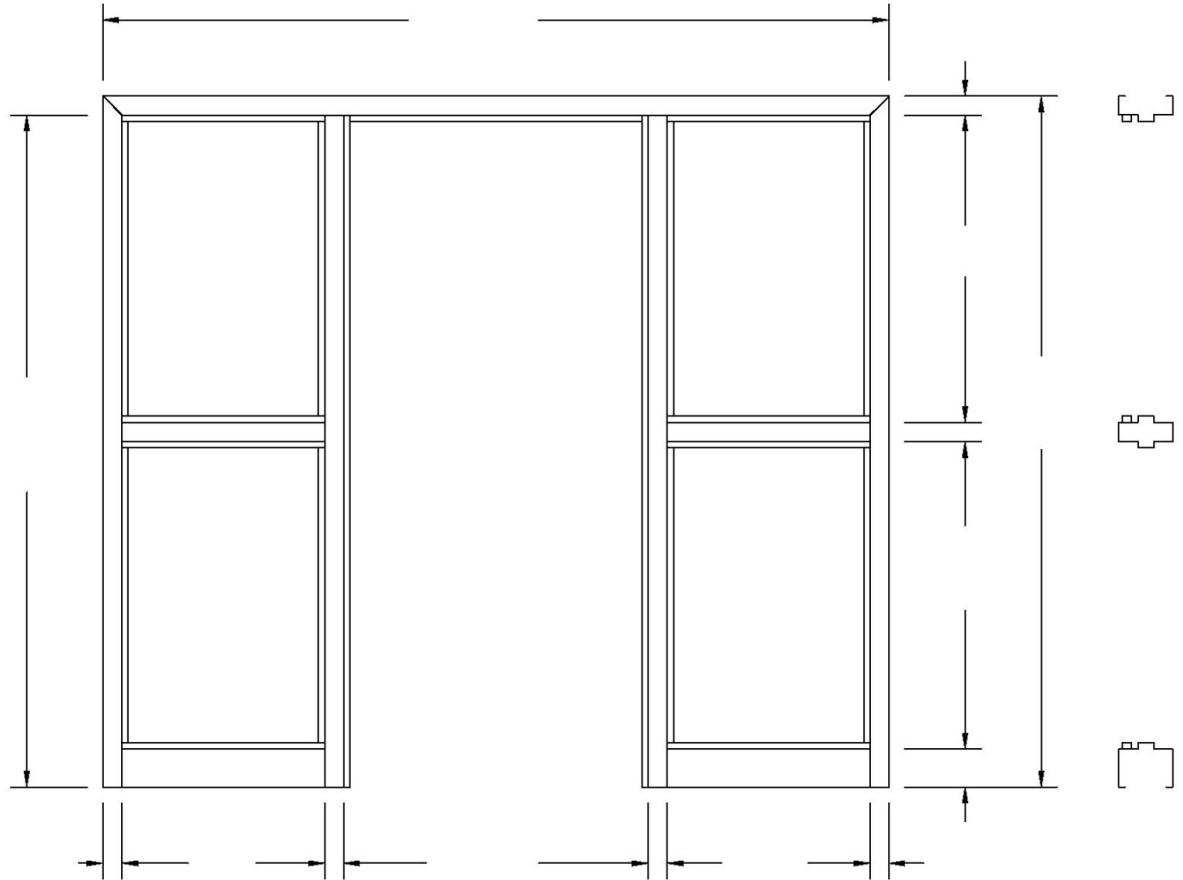

Double Site Lite - Mullion

Bead Notes	
5/8" <input type="checkbox"/>	Other: _____
Glass Thickness: _____	
<input type="checkbox"/>	Door Side
<input type="checkbox"/>	Opposite Door Side

Draw in Swing of Door