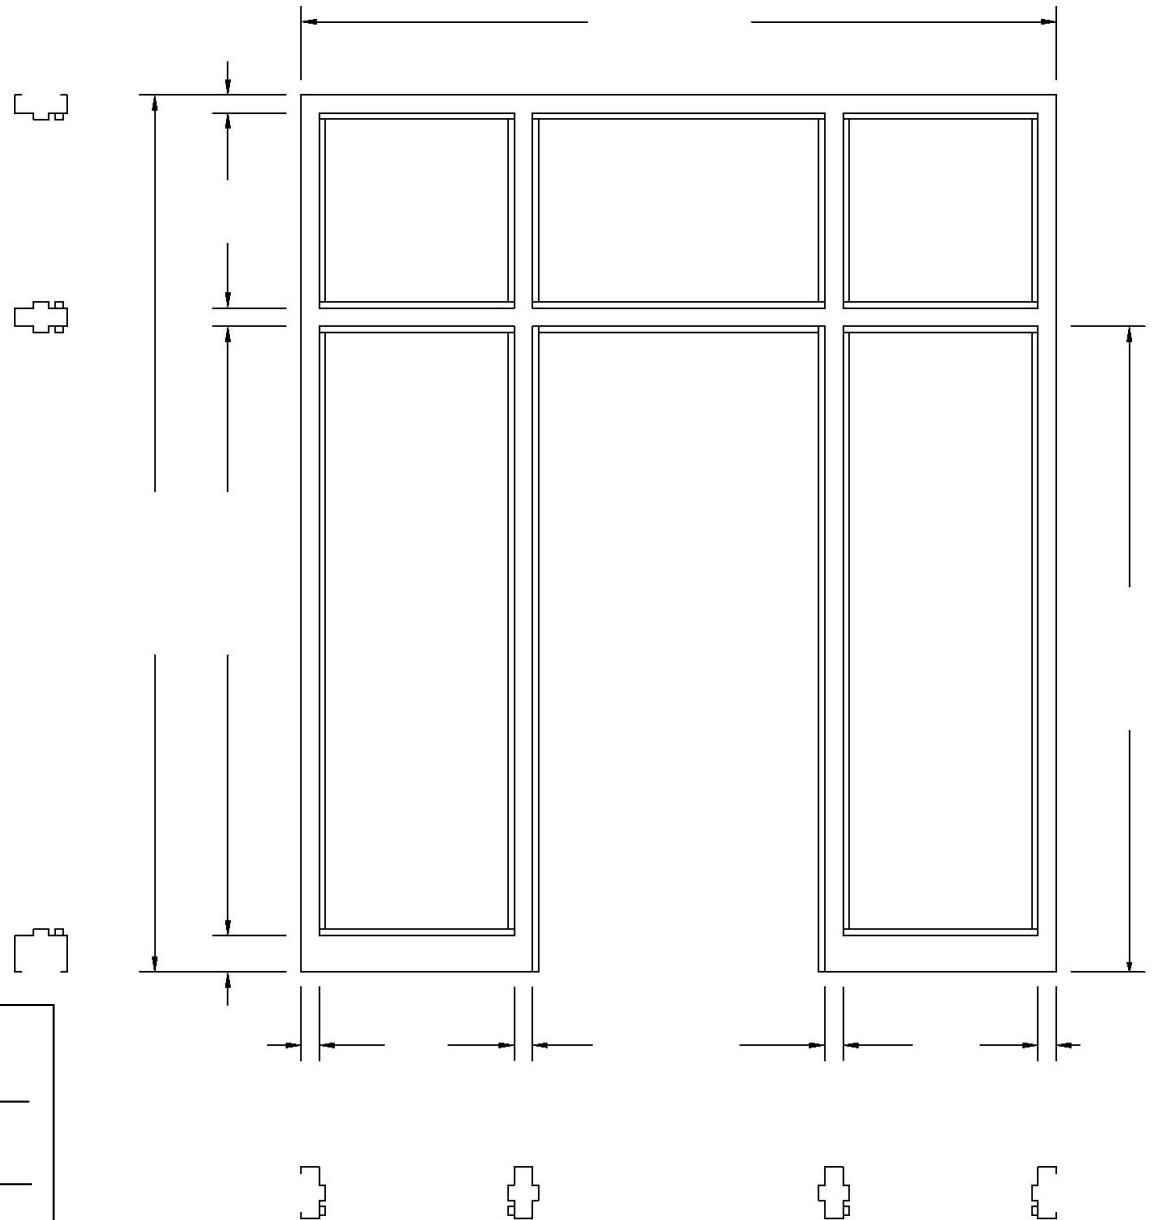

Double Transom Side Lite - Mullion

Bead Notes	
5/8" <input type="checkbox"/>	Other: _____
Glass Thickness: _____	
<input type="checkbox"/>	Door Side
<input type="checkbox"/>	Opposite Door Side

Line # _____