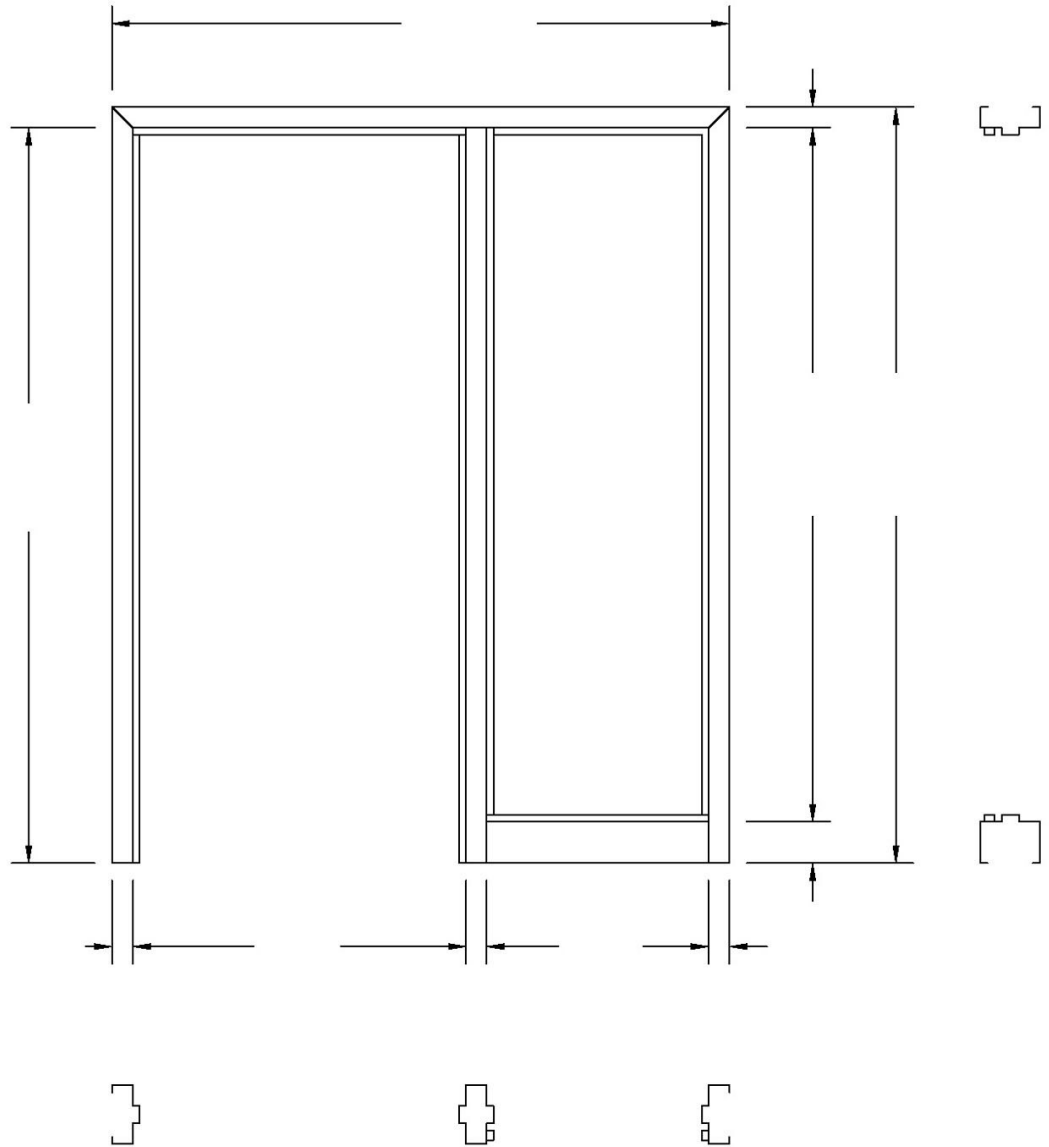

Side Lite - Left

Bead Notes

5/8" Other: _____

Glass Thickness: _____

Door Side

Opposite Door Side

Draw in Swing of Door

Line # _____