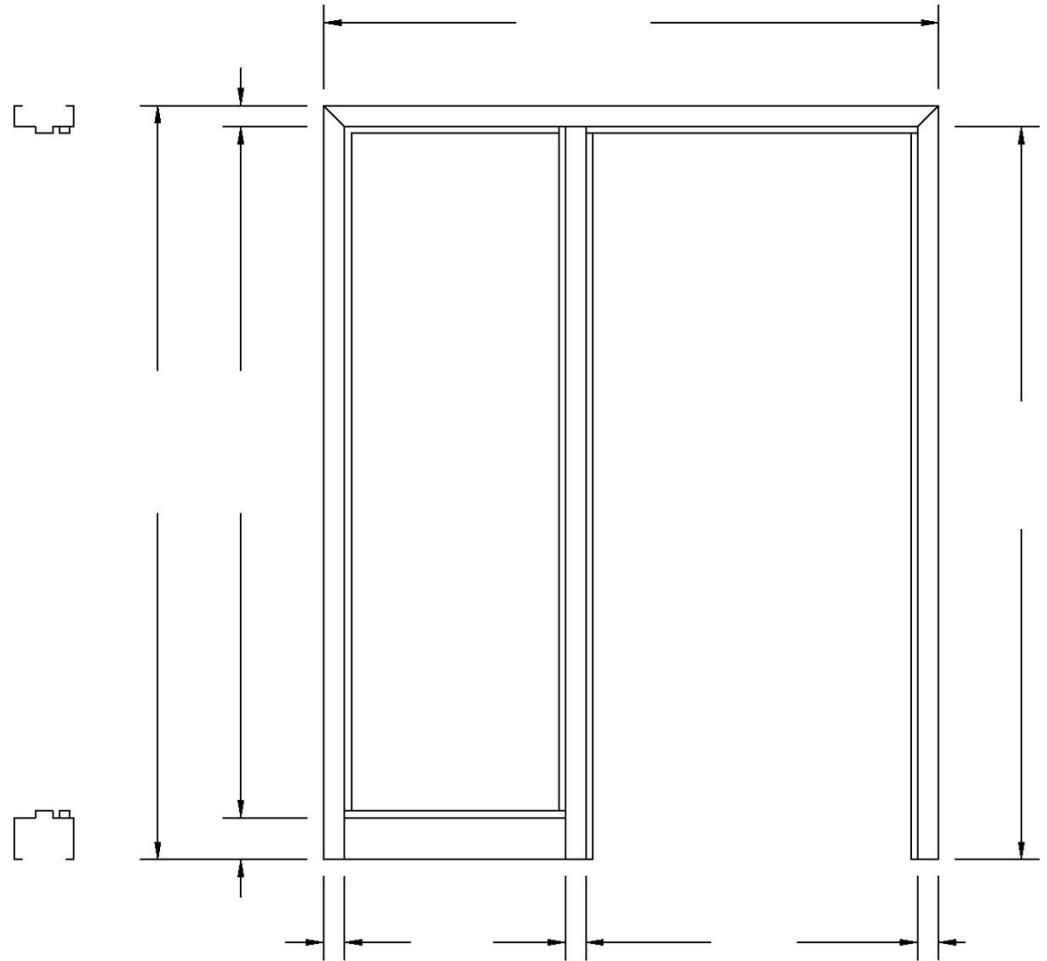

# Side Lite - Right

**Bead Notes**

5/8"  Other: \_\_\_\_\_

Glass Thickness: \_\_\_\_\_

Door Side

Opposite Door Side

**Draw in Swing of Door**

**Line #** \_\_\_\_\_