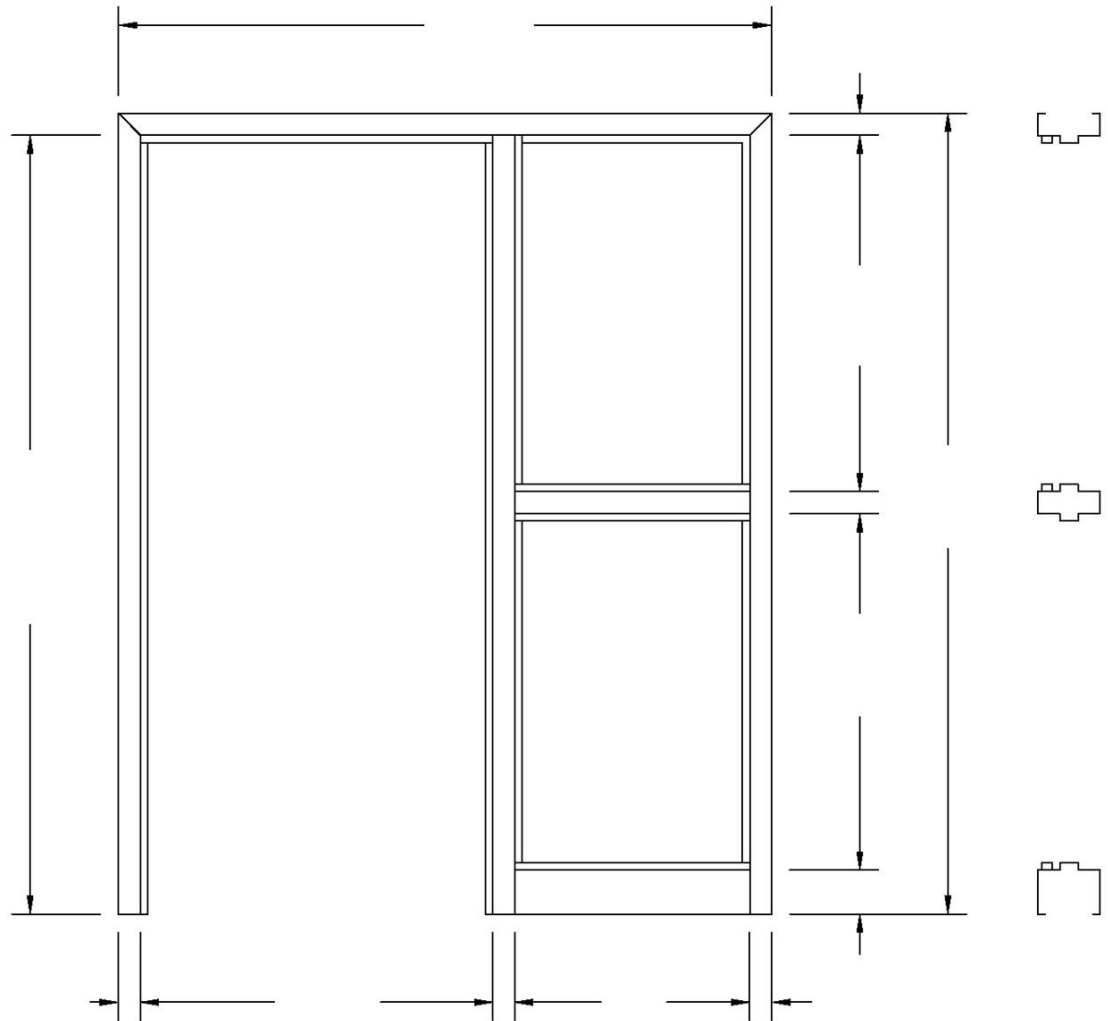

# Side Lite with Mullion - Left

**Bead Notes**

5/8"  Other: \_\_\_\_\_

Glass Thickness: \_\_\_\_\_

Door Side

Opposite Door Side

**Draw in Swing of Door**

Line # \_\_\_\_\_