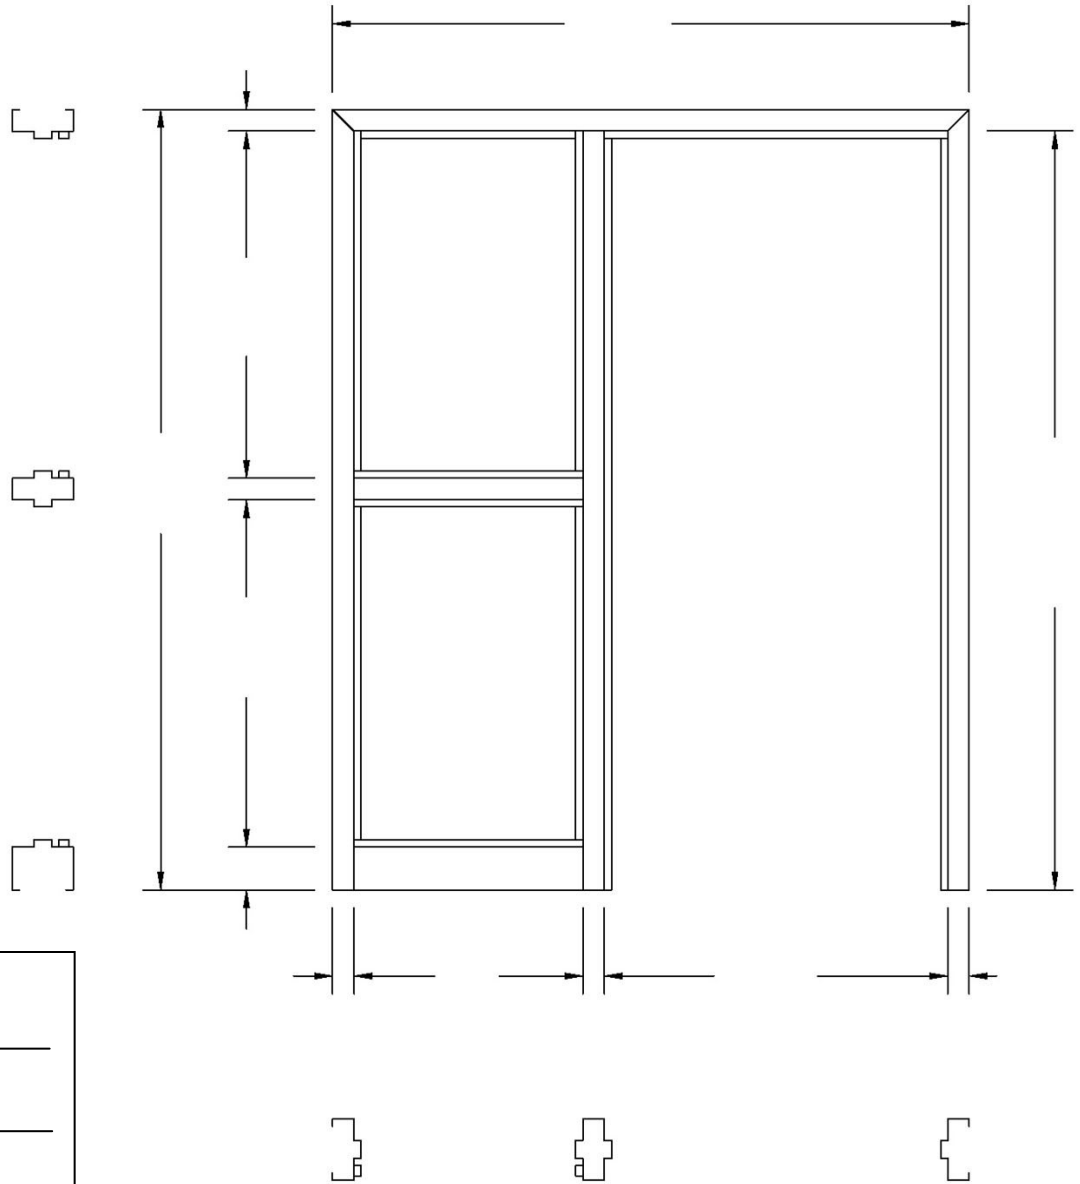

Side Lite with Mullion - Right

Draw in Swing of Door

Bead Notes	
5/8" <input type="checkbox"/>	Other: _____
Glass Thickness: _____	
<input type="checkbox"/>	Door Side
<input type="checkbox"/>	Opposite Door Side