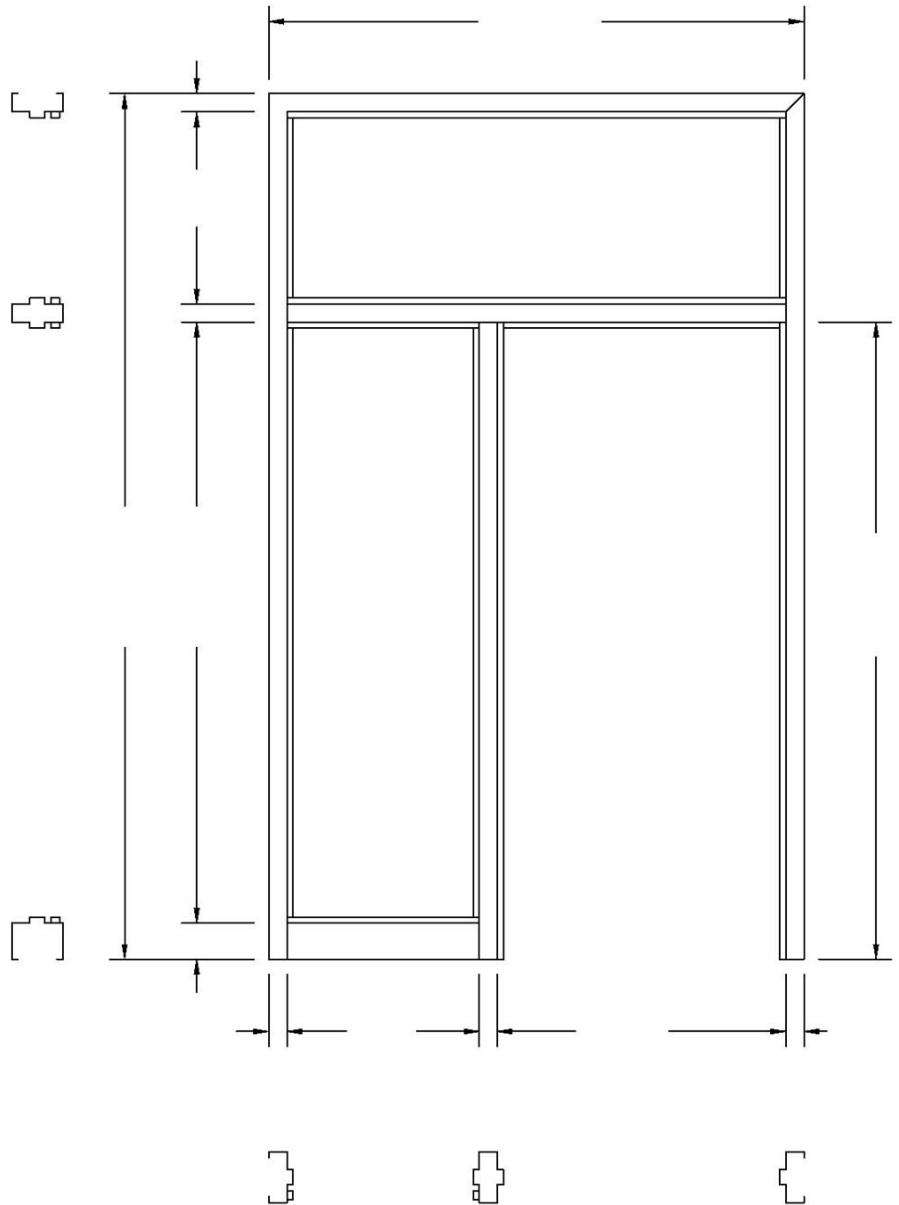

Transom Side Lite - Right

Bead Notes

5/8" Other: _____

Glass Thickness: _____

Door Side

Opposite Door Side

Draw in Swing of Door

Line # _____