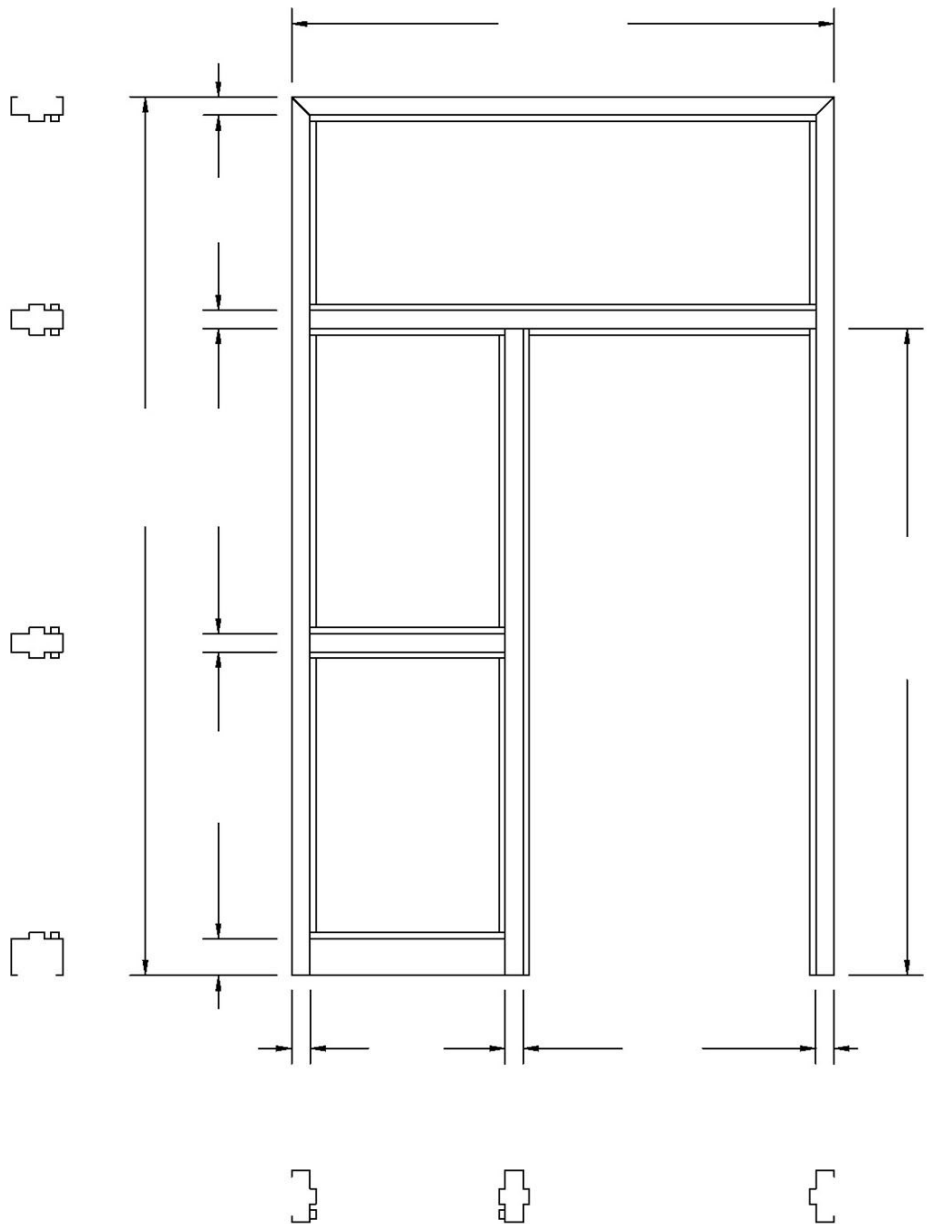

Transom Side Lite with Mullion - Right

Bead Notes	
5/8" <input type="checkbox"/>	Other: _____
Glass Thickness: _____	
<input type="checkbox"/>	Door Side
<input type="checkbox"/>	Opposite Door Side

Draw in Swing of Door